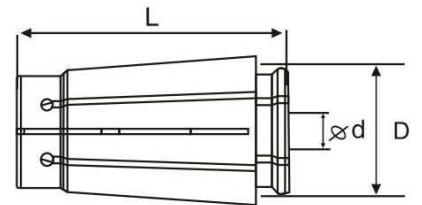

## SSK高速精密刀柄

| 商品編號<br>Product number | 夾持範圍<br>Range | D    | L  | 筒夾<br>Collet | 螺帽<br>Nut | 扳手<br>Wrench |
|------------------------|---------------|------|----|--------------|-----------|--------------|
| BT30-SSK6-60           | 2-6           | 20   | 60 | SK6          | CN-SSK6   | CN-SSK6      |
| BT30-SSK6-90           | 2-6           | 20   | 90 | SK6          | CN-SSK6   | CN-SSK6      |
| BT30-SSK10-60          | 3-10          | 27.5 | 60 | SK10         | CN-SSK10  | CN-SSK10     |
| BT30-SSK10-90          | 3-10          | 27.5 | 90 | SK10         | CN-SSK10  | CN-SSK10     |
| BT30-SSK16-60          | 3-16          | 40   | 60 | SK16         | CN-SSK16  | CN-SSK16     |
| BT30-SSK16-90          | 3-16          | 40   | 90 | SK16         | CN-SSK16  | CN-SSK16     |
| BT40-SSK6-60           | 3-16          | 20   | 60 | SK6          | CN-SSK6   | CN-SSK6      |
| BT40-SSK6-90           | 2-6           | 20   | 90 | SK6          | CN-SSK6   | CN-SSK6      |
| BT40-SSK10-60          | 2-6           | 27.5 | 60 | SK10         | CN-SSK10  | CN-SSK10     |
| BT40-SSK10-90          | 3-10          | 27.5 | 90 | SK10         | CN-SSK10  | CN-SSK10     |
| BT40-SSK16-60          | 3-10          | 40   | 60 | SK16         | CN-SSK16  | CN-SSK16     |
| BT40-SSK16-90          | 3-16          | 40   | 90 | SK16         | CN-SSK16  | CN-SSK16     |

## SSK高速精密筒夾

| 商品編號<br>Product number | d                | D     | L  |
|------------------------|------------------|-------|----|
| SK6                    | 2,3,4,6          | 10.55 | 25 |
| SK10                   | 3,4,6,8,10       | 15.5  | 30 |
| SK16                   | 3,4,6,8,10,12,16 | 24.5  | 40 |

## SSK螺帽

| 商品編號<br>Product number | C  |
|------------------------|----|
| CN-SSK6                | 20 |
| CN-SSK10               | 30 |
| CN-SSK16               | 40 |